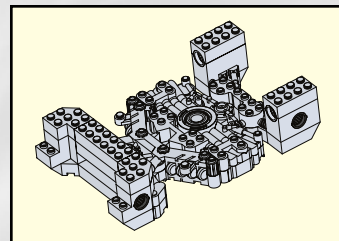

1.

TRASSSKIELENTON™

2.