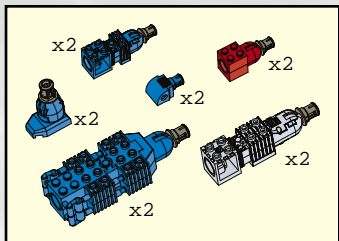

1.

TRASSSKIELENTON™

2.