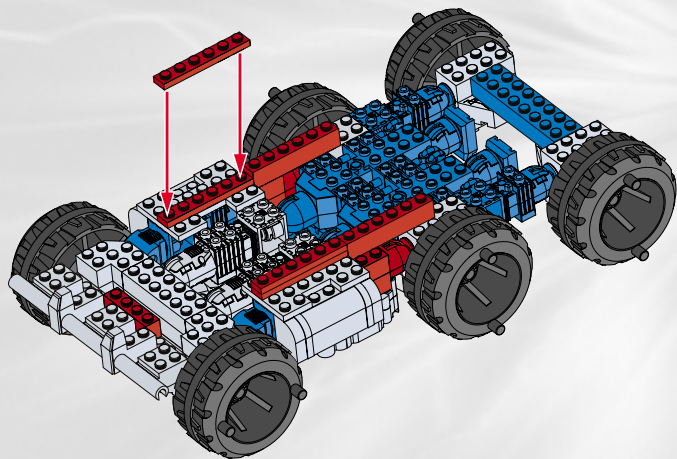

TRANSFORMERS ARMADA

AGES 5+
7056

 WARNING:

CHOKING HAZARD-Small parts.
Not for children under 3 years.

101 pcs.

ASSEMBLY REQUIRED.
KIT BUILDS 1 ROBOT/VEHICLE.

BTR
BUILT TO RULE!
TM

OPTIMUS PRIME 
with SPARKPLUG™ MINI-CON™

1.

TRASSSKIELENTON™

2.

3.

1.

VEHICLE MODE

2.

3.

4.

5.

6.

7.

8.

9.

10.

11.