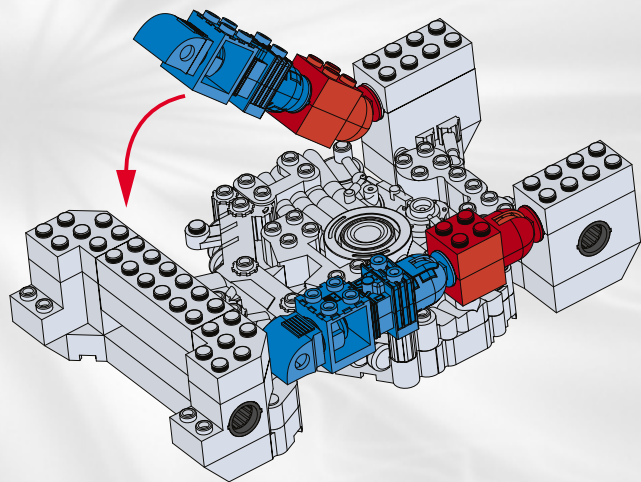

TRANSFORMERS ARMADA

AGES 5+
7056

 WARNING:

CHOKING HAZARD-Small parts.
Not for children under 3 years.

101 pcs.

ASSEMBLY REQUIRED.
KIT BUILDS 1 ROBOT/VEHICLE.

BTR
BUILT TO RULE!
TM

OPTIMUS PRIME 
with SPARKPLUG™ MINI-CON™

1.

TRASSSKIELENTON™

2.

3.

1.

VEHICLE MODE

2.

3.