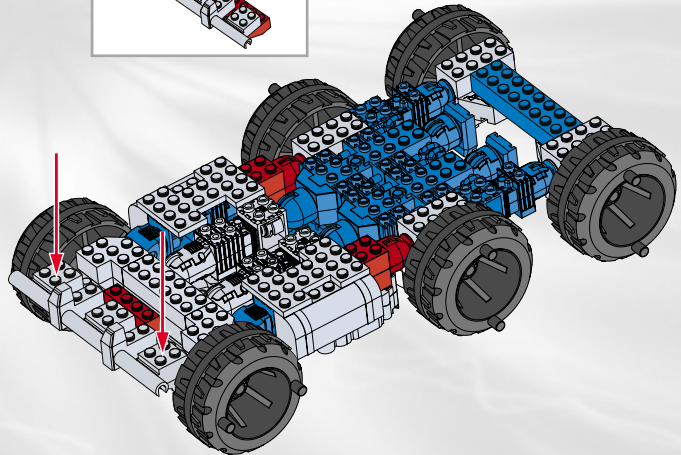

TRANSFORMERS ARMADA

AGES 5+
7056

 WARNING:

CHOKING HAZARD-Small parts.
Not for children under 3 years.

101 pcs.

ASSEMBLY REQUIRED.
KIT BUILDS 1 ROBOT/VEHICLE.

BTR
BUILT TO RULE!
TM

OPTIMUS PRIME 
with SPARKPLUG™ MINI-CON™

1.

TRASSSKIELENTON™

2.

3.

1.

VEHICLE MODE

2.

3.

4.

5.

6.

7.

8.

9.

10.

11.

12.

13.

14.

15.

16.

17.

18.

x2