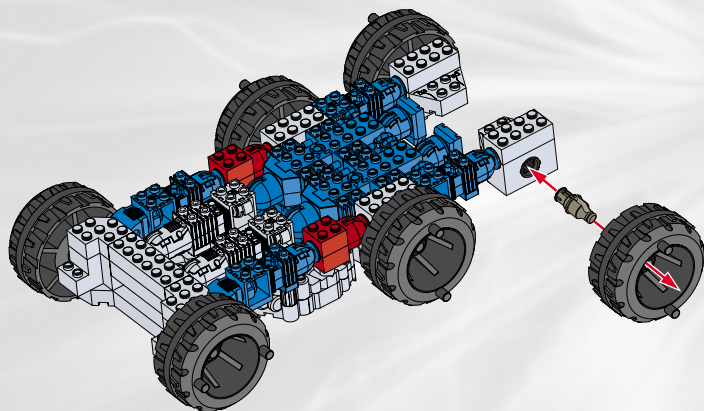

TRANSFORMERS ARMADA

AGES 5+
7056

 WARNING:

CHOKING HAZARD-Small parts.
Not for children under 3 years.

101 pcs.

ASSEMBLY REQUIRED.
KIT BUILDS 1 ROBOT/VEHICLE.

BTR
BUILT TO RULE!
TM

OPTIMUS PRIME 
with SPARKPLUG™ MINI-CON™

1.

TRASSSKIELENTON™

2.

3.

1.

VEHICLE MODE

2.

3.