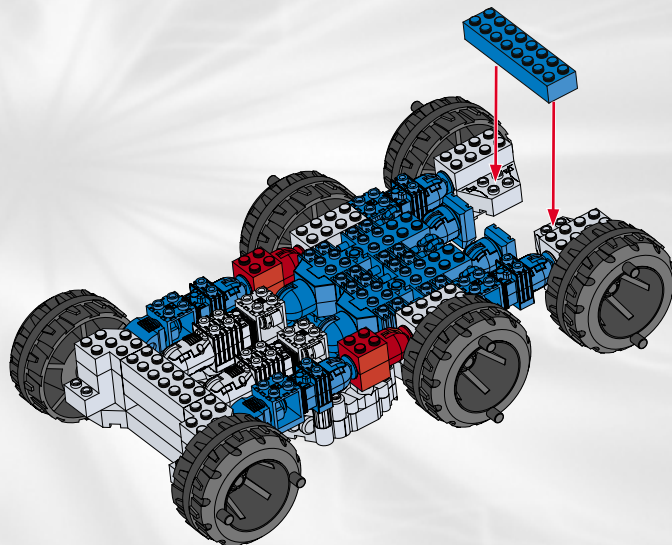

TRANSFORMERS ARMADA

AGES 5+
7056

 WARNING:

CHOKING HAZARD-Small parts.
Not for children under 3 years.

101 pcs.

ASSEMBLY REQUIRED.
KIT BUILDS 1 ROBOT/VEHICLE.

BTR
BUILT TO RULE!
TM

OPTIMUS PRIME 
with SPARKPLUG™ MINI-CON™

1.

TRASSSKIELENTON™

2.

3.

1.

VEHICLE MODE

2.

3.