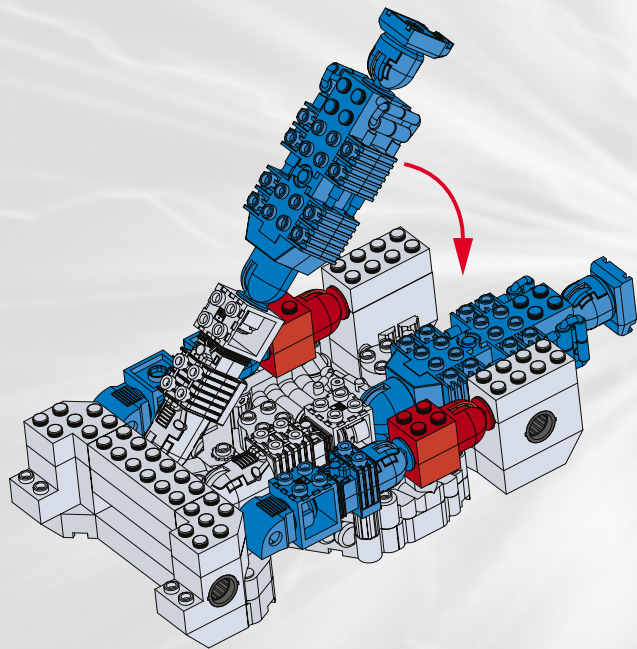

TRANSFORMERS ARMADA

AGES 5+
7056

 WARNING:

CHOKING HAZARD-Small parts.
Not for children under 3 years.

101 pcs.

ASSEMBLY REQUIRED.
KIT BUILDS 1 ROBOT/VEHICLE.

BTR
BUILT TO RULE!
TM

OPTIMUS PRIME 
with SPARKPLUG™ MINI-CON™

1.

TRASSSKIELENTON™

2.

3.

1.

VEHICLE MODE

2.

3.