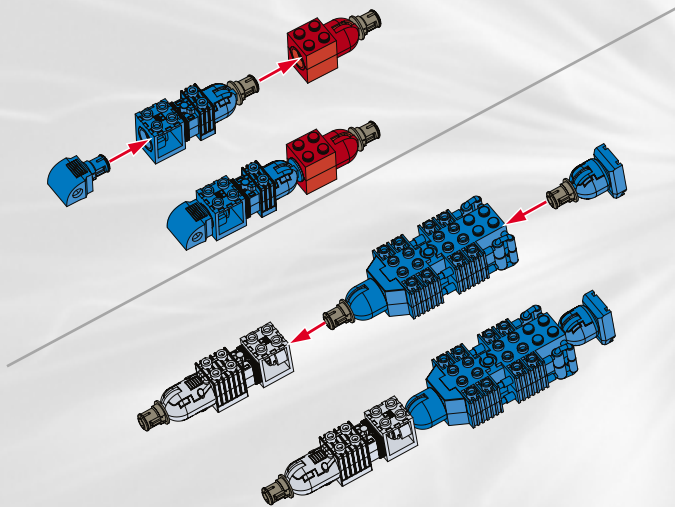

TRANSFORMERS ARMADA

AGES 5+
7056

 WARNING:

CHOKING HAZARD-Small parts.
Not for children under 3 years.

101 pcs.

ASSEMBLY REQUIRED.
KIT BUILDS 1 ROBOT/VEHICLE.

BTR
BUILT TO RULE!
TM

OPTIMUS PRIME 
with SPARKPLUG™ MINI-CON™

1.

TRASSSKIELENTON™

2.

3.

1.

VEHICLE MODE

2.

3.