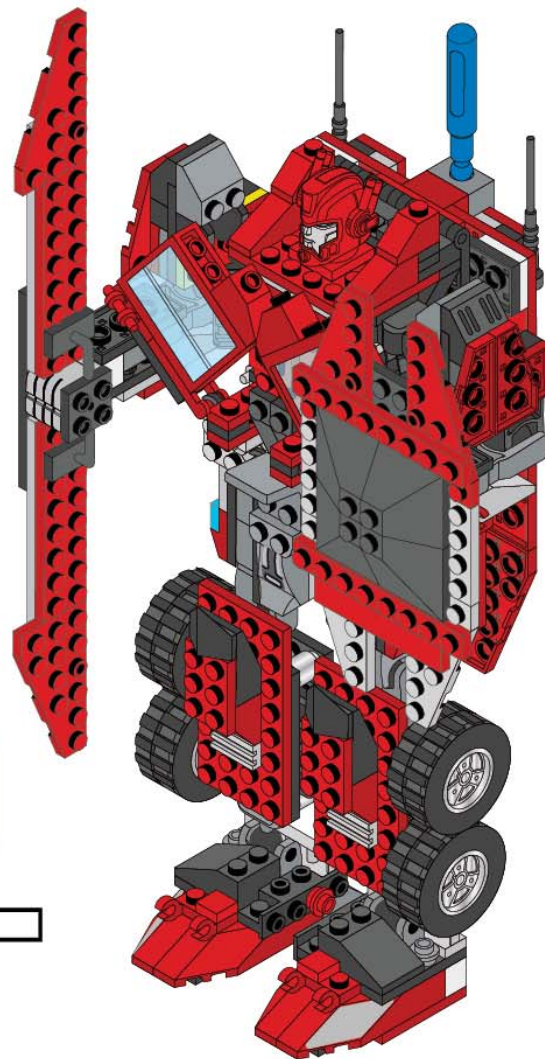

KRE-O

CREATE IT.

TRANSFORMERS

AGES 8 - 14

30687
SENTINEL PRIME™

386 PIECES

PRODUCT SHOWN IN FANTASY SITUATION
PRODUCT DOES NOT CONVERT

CREATE IT WITH KRE-O™ CONSTRUCTION SETS!

- Sort your blocks by color and size to make them easier to find.
- Build on a large, flat surface.

KRE-O

TRANSFORMERS

VEHICLE MODE - PAGE 4

BUILD
FIRETRUCK OR ROBOT

ROBOT MODE - PAGE 36

AUTOBOT SENTINEL PRIME™